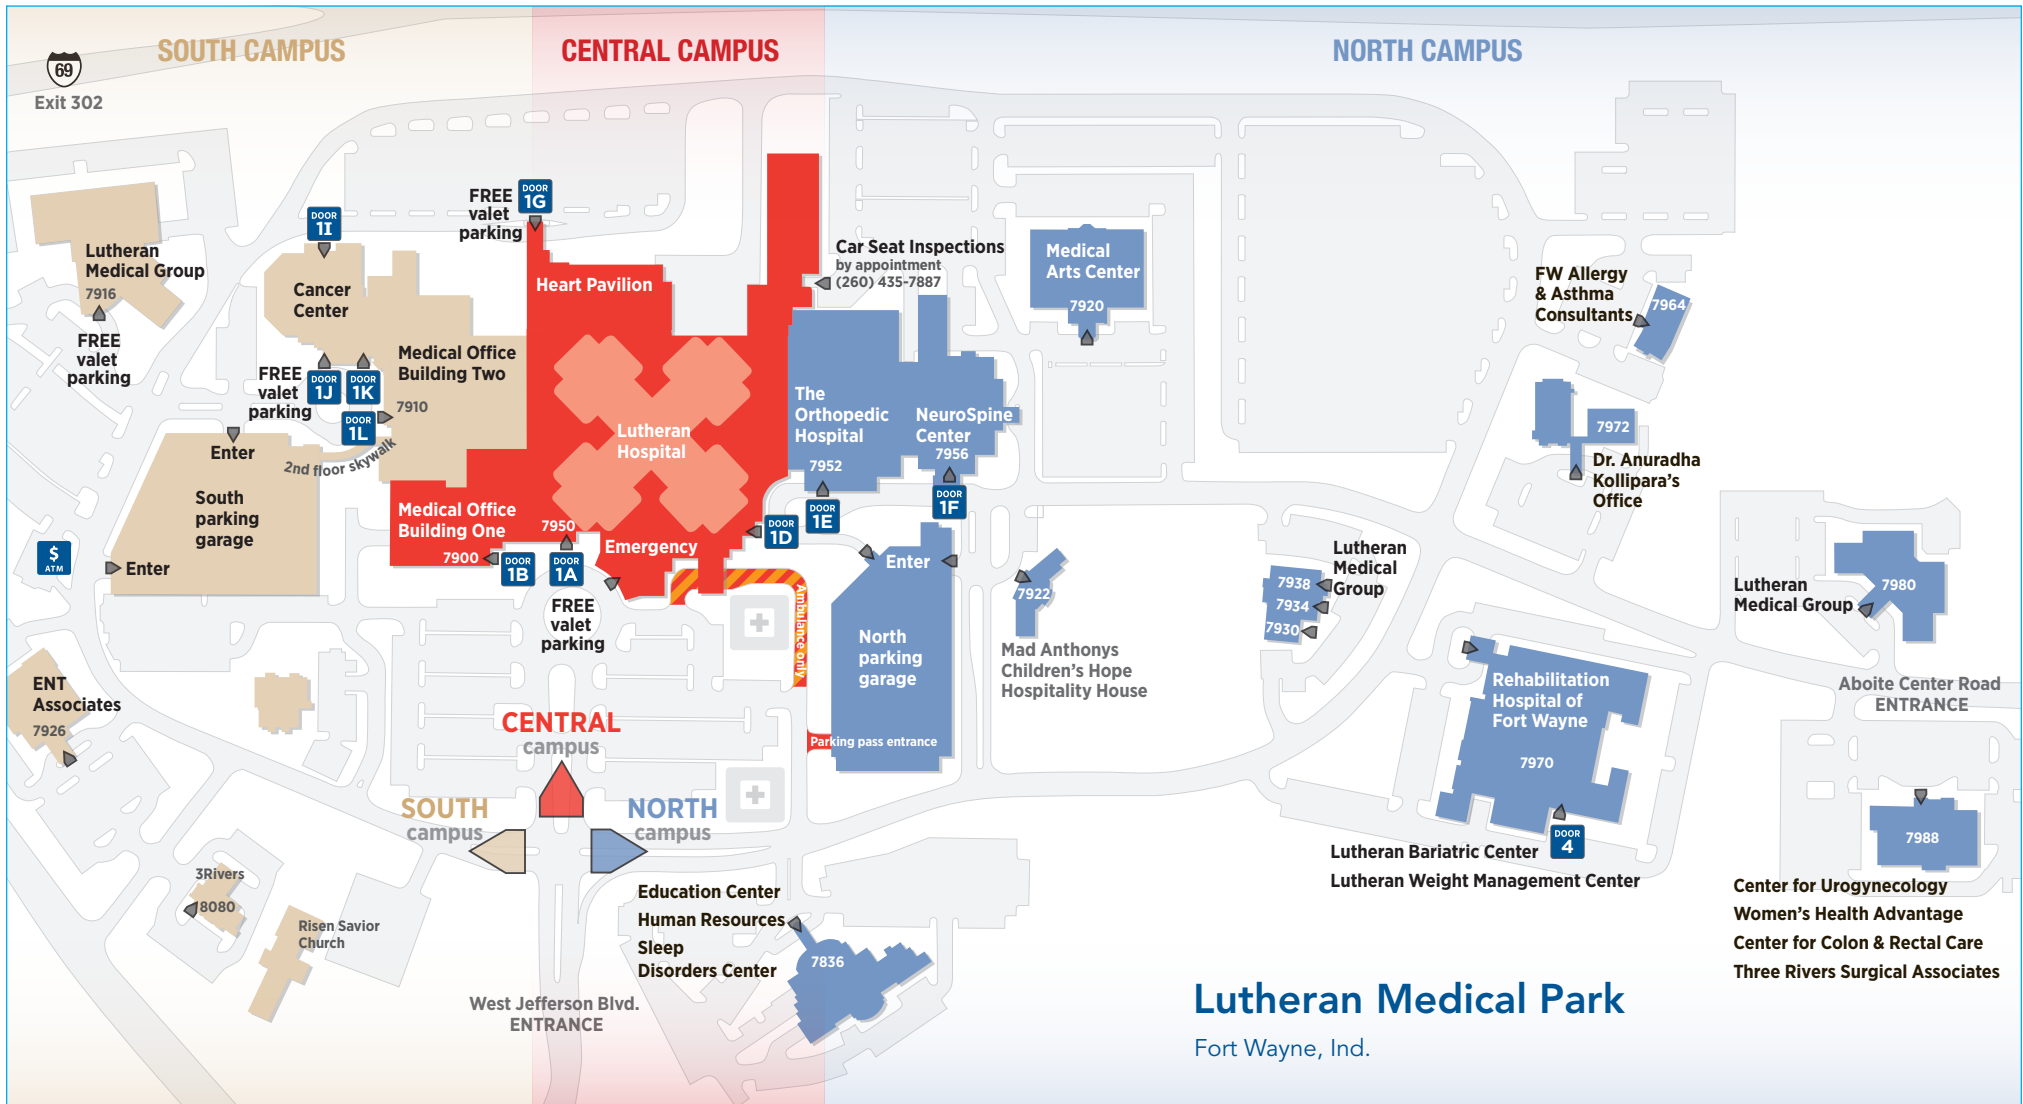

Lutheran Health Network

Lutheran Hospital

LutheranHealth.net

notes

Lutheran Medical Park

Fort Wayne, Ind.